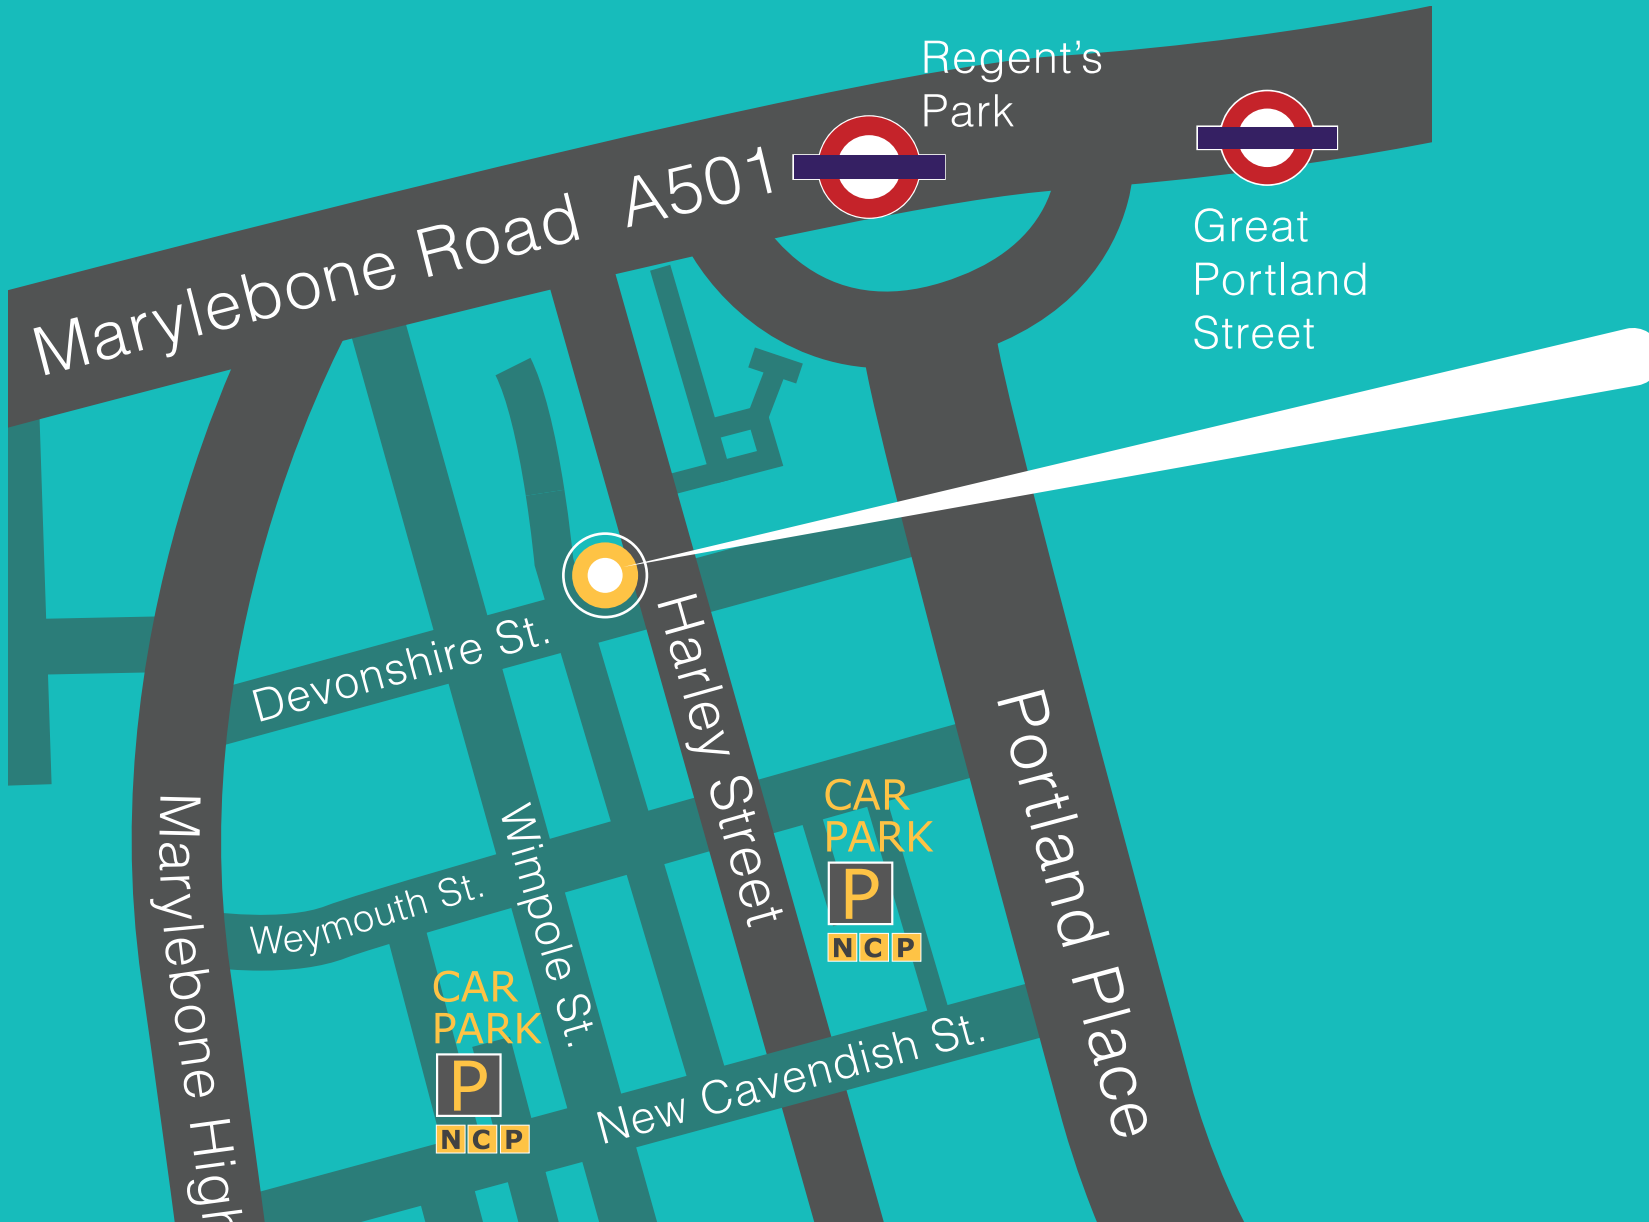

Opening Hours: Monday - Thursday: 9am – 8pm | Friday: 9am – 5pm | Saturday: 9am – 4pm

We are in the heart of London's Harley Street District.

PRO | DENTAL
We'll Make Your Smile Great Again

0203 026 4402
enquiries@prodentalclinic.london
117A Harley Street,
London, W1G 6AT

prodentalclinic.london

Opening Hours: Monday - Thursday: 9am – 8pm | Friday: 9am – 5pm | Saturday: 9am – 4pm

We are in the heart of London's Harley Street District.

117A HARLEY STREET
LONDON W1G 6AT

**Entrance on
Devonshire
Street**